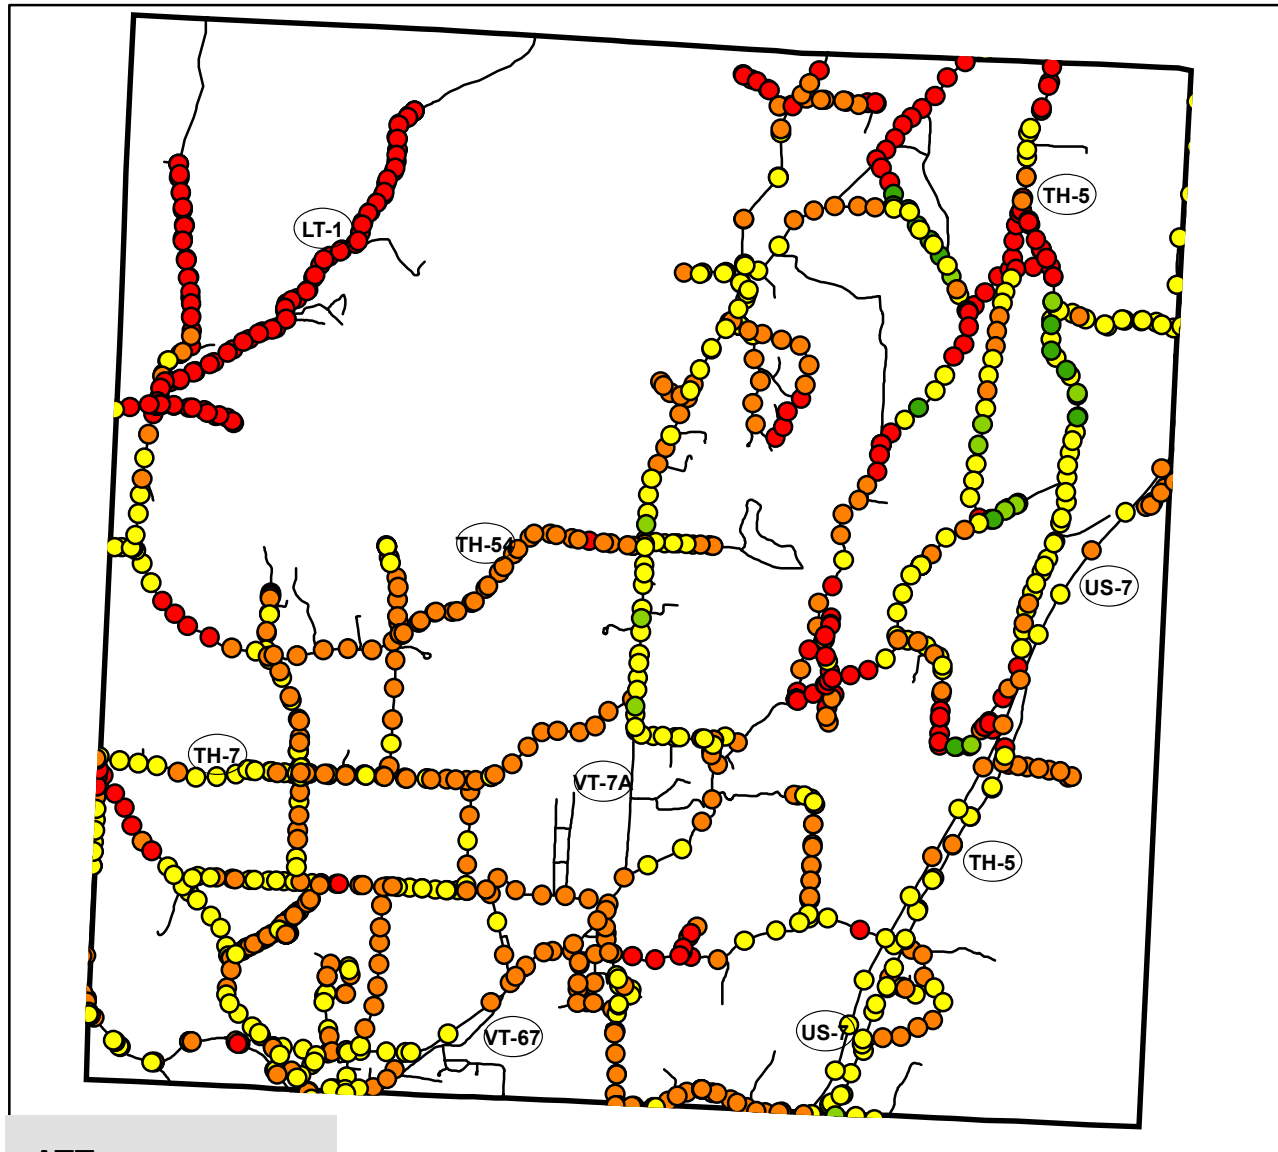

ATT Download Speed in Megabits/Second

ATT

DownloadMB

- 0
- 0.000001 - 0.255
- 0.255001 - 4.999
- 4.999001 - 9.999
- 9.999001 - 23.264

Symbol	Road
LT-1	Shaftsbury Hollow Road
TH-54	West Mountain Road
TH-5	East Road
TH-7	Cross Hill Road
US-7	US Route 7
VT-67	Vermont State Route 67
VT-7A	Vermont State Route 7A