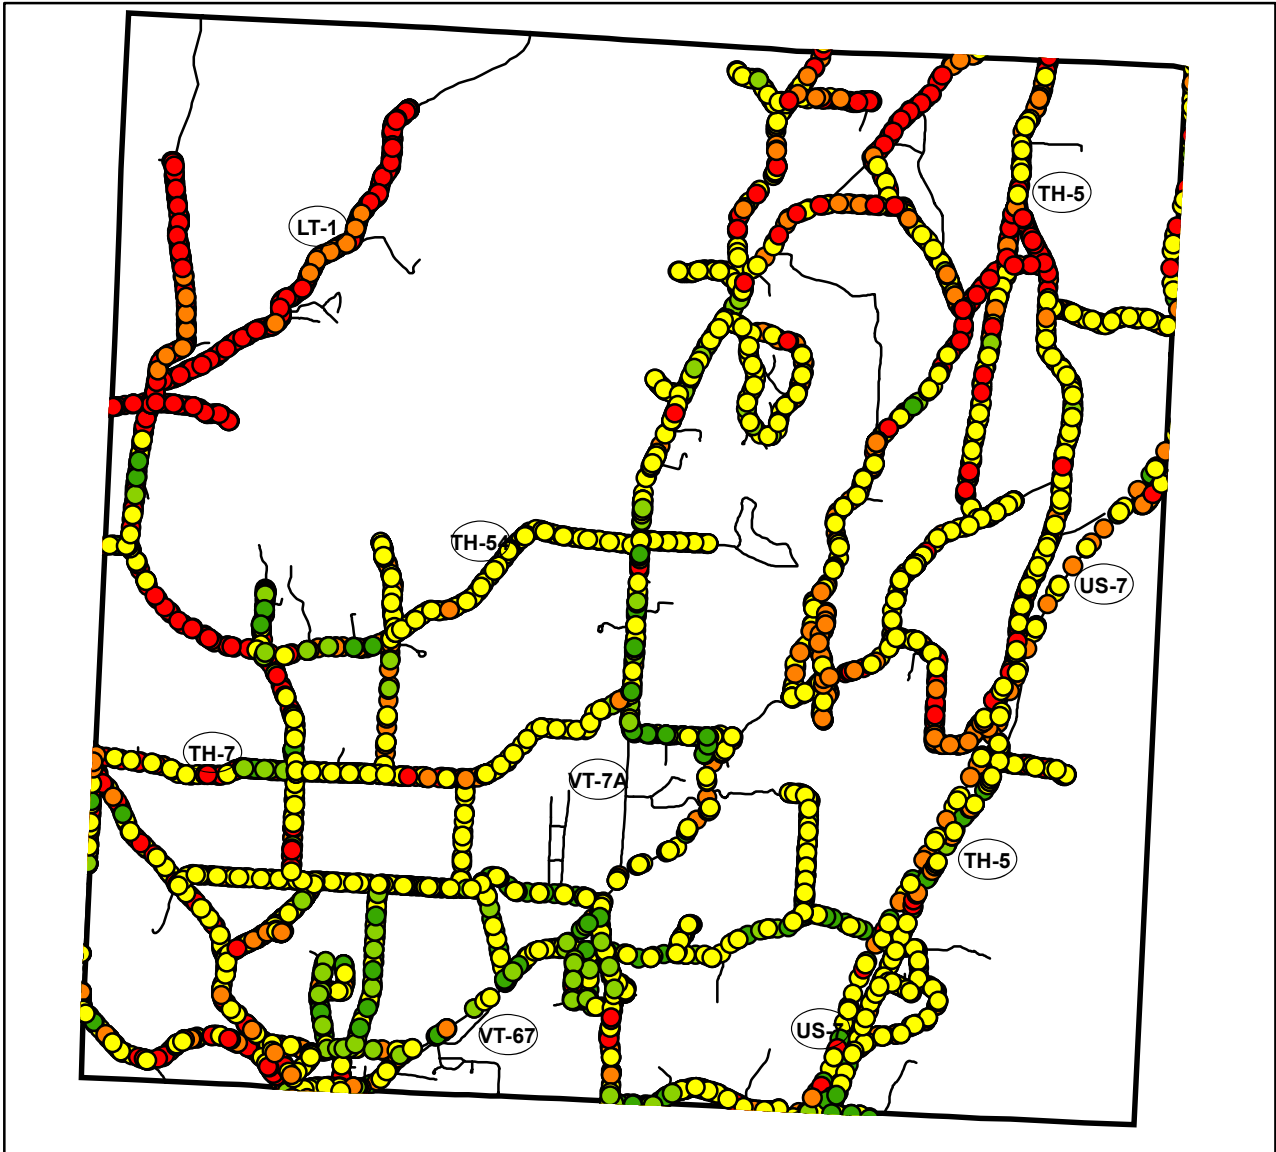

Sprint Download Speed in Megabits/Second

Symbol	Road
LT-1	Shaftsbury Hollow Road
TH-54	West Mountain Road
TH-5	East Road
TH-7	Cross Hill Road
US-7	US Route 7
VT-67	Vermont State Route 67
VT-7A	Vermont State Route 7A