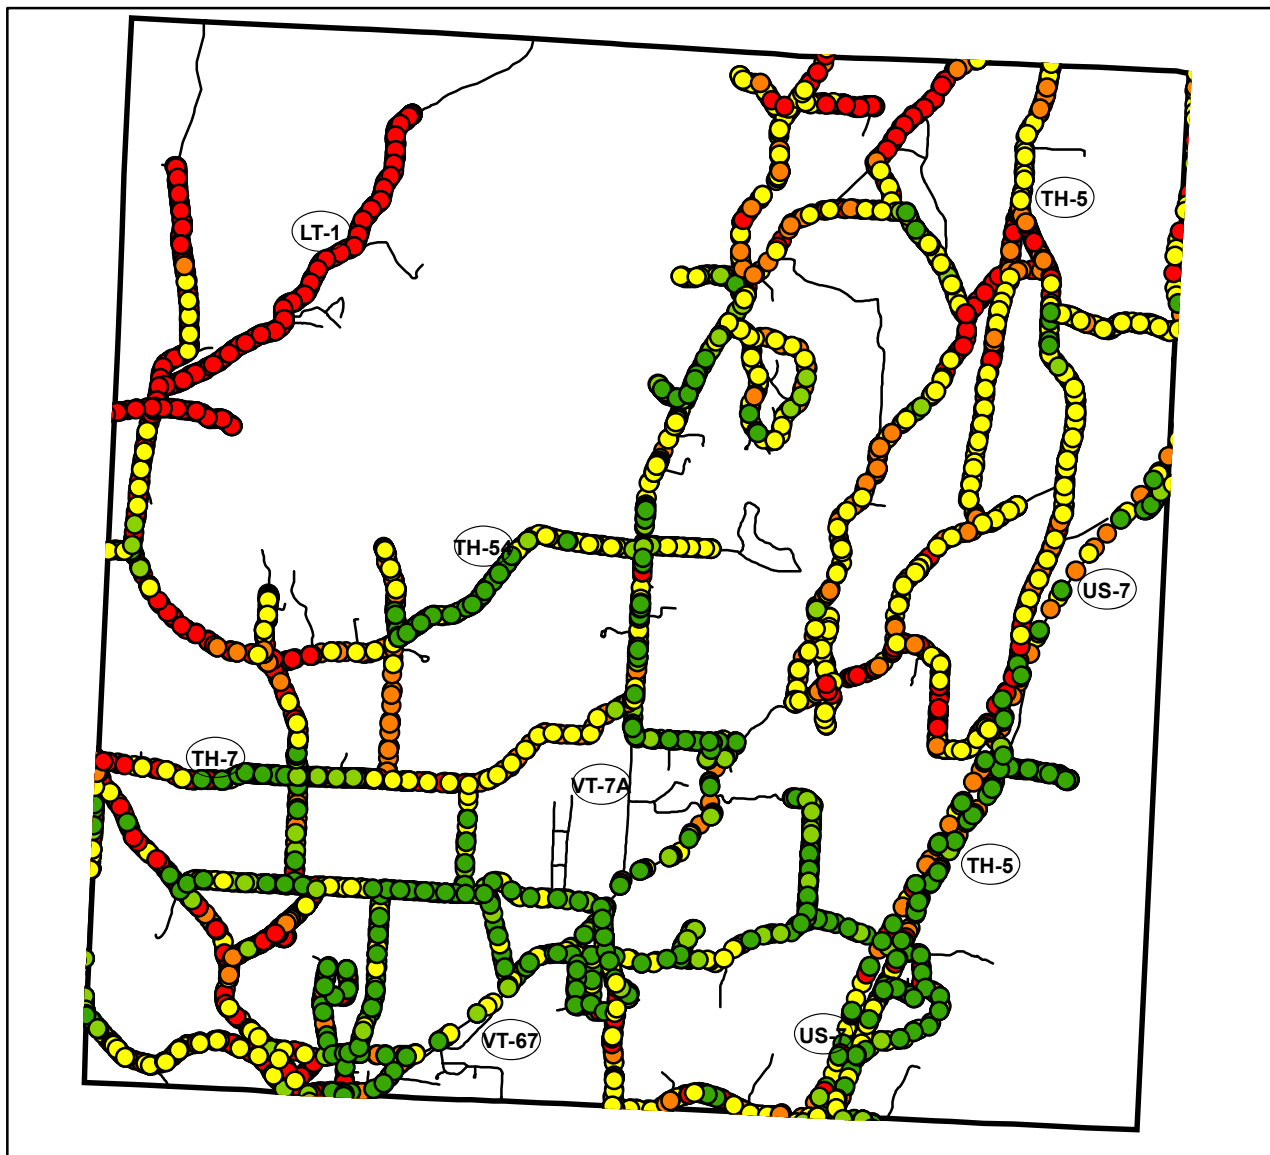

T-Mobile Download Speed in Megabits/Second

DownloadMB

Symbol	Road
LT-1	Shaftsbury Hollow Road
TH-54	West Mountain Road
TH-5	East Road
TH-7	Cross Hill Road
US-7	US Route 7
VT-67	Vermont State Route 67
VT-7A	Vermont State Route 7A